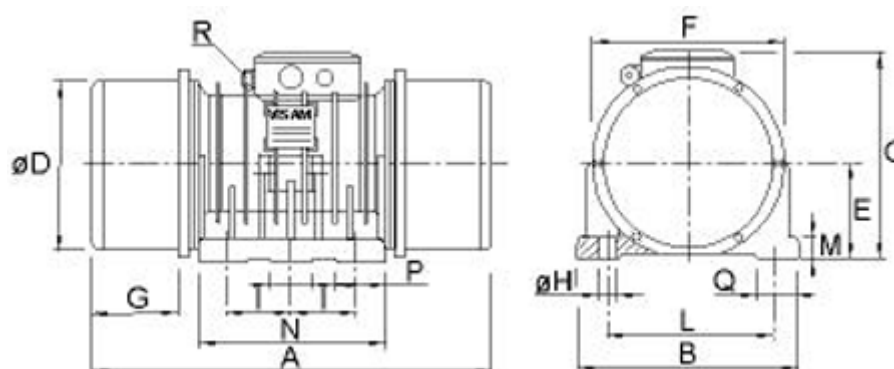

# Data Sheet

Article number: 3101011365008200

Description: Vibrator motor SPV - 50 66.5 D 2394kgcm  
750 o/m 7550kg 11kW 3x400-690V 50hz

## Measures

A = 1138	L = 400
B = 520	M = 40
C = 504	N = 470
d = 450	Number H = 6
E = 255	P = 150
G = 278	Q = 145
H = 38	R = M32x1,5 + M16x1,5TH
I = 155	